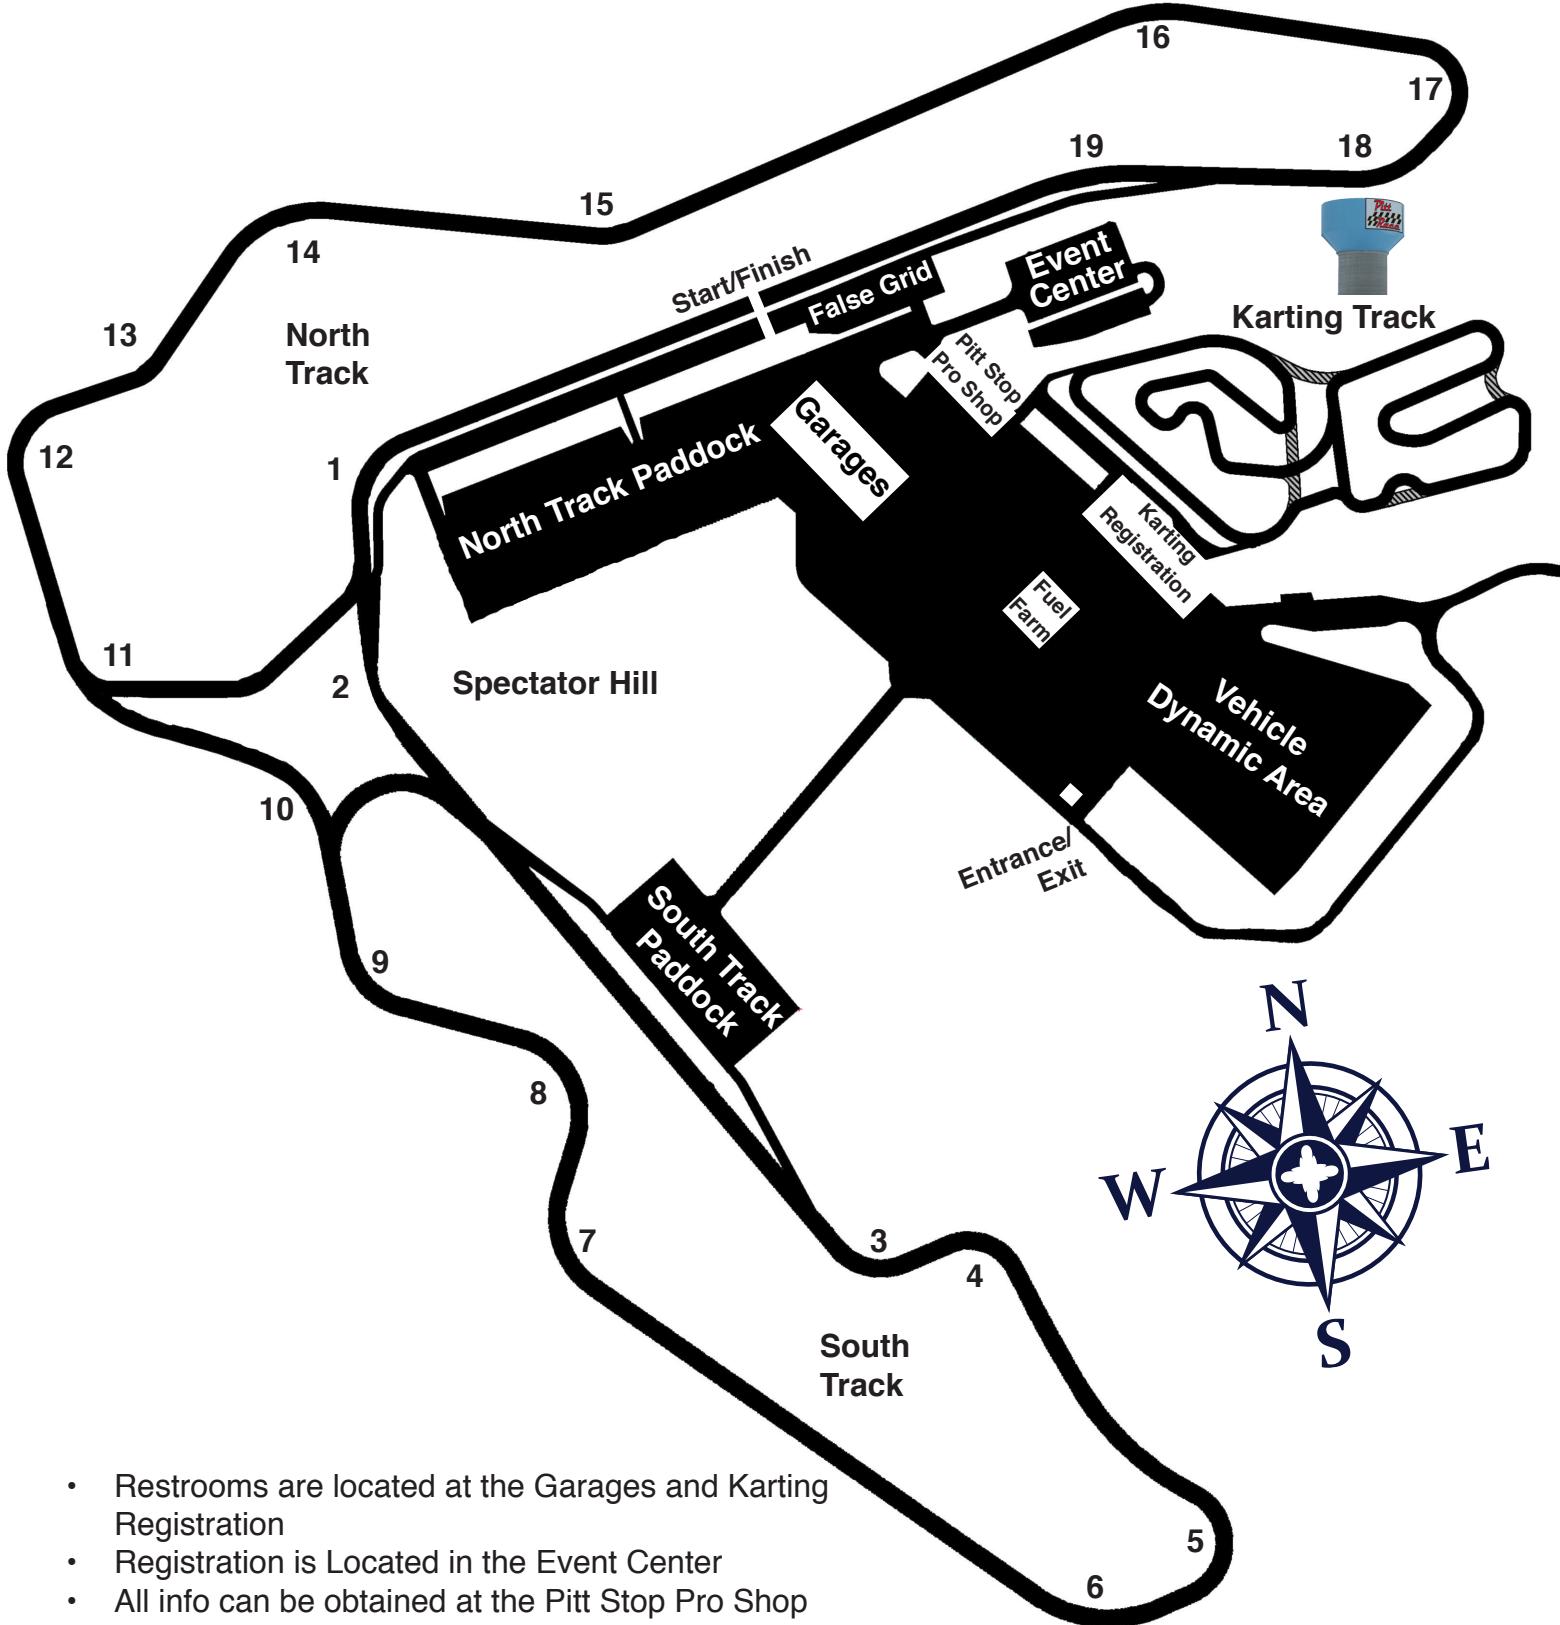

Pittsburgh INTERNATIONAL Race COMPLEX®

- Restrooms are located at the Garages and Karting Registration
- Registration is Located in the Event Center
- All info can be obtained at the Pitt Stop Pro Shop